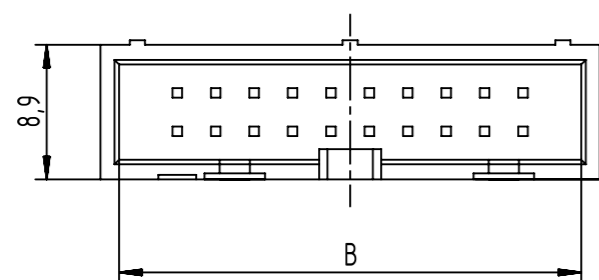

Coding style table	
	Style A: For connector 6 poles
	Style B: For connectors 10 and 14 poles
	Style C: For connectors from 16 to 64 poles

Find further technical information on drawing DS 09191130202

	All rights reserved Department EC PD - FR	Created by DOUGE	Inspected by BAGDIKIAN	Standardisation HOFFMANN	Date 2013-11-04	State Final Release	Ref. Sub.
	HARTING Electronics GmbH D-32339 Espelkamp	Title SEK 19 male straight low profile		Doc-Key / ECM-Nr. 100541602/UGD/001/B 50000066836		Rev. B	Page 1/2